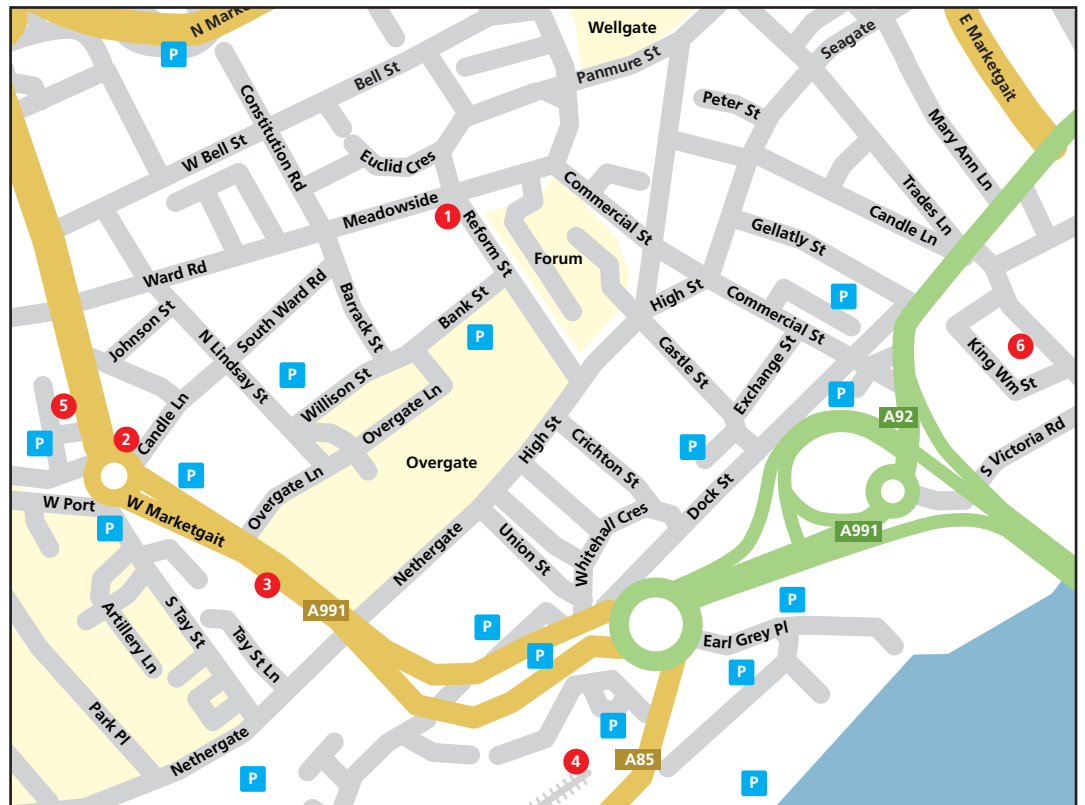

Dundee

- 1 Town centre
Meadow House
Argyll House
- 2 Technology Park

- 1 Meadow House,
64 Reform Street
- 2 Argyll House, Marketgait
- 3 New HQ, West Marketgait
- 4 Train station
- 5 Travelodge, Dundee Central
- 6 Apex Dundee

- 1 Technology Park