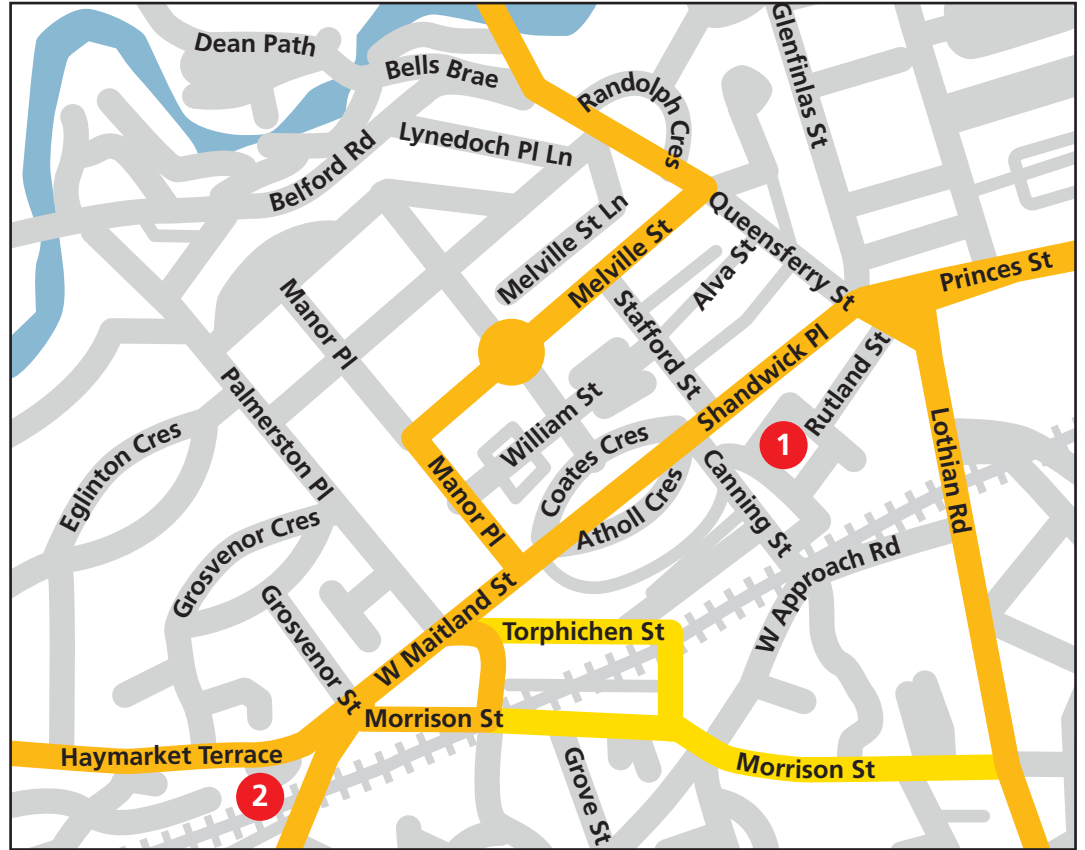

# Edinburgh

- 1 Alliance Trust Equity Partners Limited, Forth House, 28 Rutland Square
- 2 Haymarket Train Station